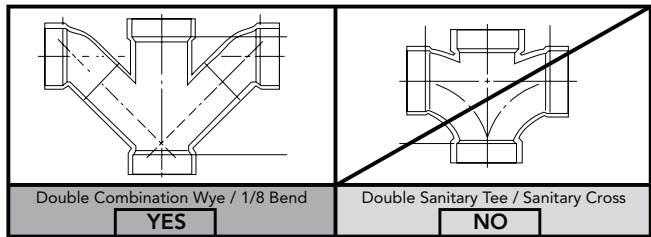

CST715

Carusoe® Close Coupled Toilet, 1.6GPF

SPECIFICATIONS

- Water Use 1.6 GPF/6.0LPF
- Flush System Gravity fed
- Min. Water Pressure 8 psi (static)
- Water Surface 7-1/2" x 6-1/4"
- Trap Diameter 2-1/8"
- Rough-in 12"
- Trap Seal 2"
- Warranty One Year Limited Warranty
- Material Vitreous china
- Shipping Weight C715 - 43.5lbs
ST706 - 32.5lbs
- Shipping Dimensions C715
26" L x 11-5/8" W1
x 15-3/8" W2 x 15" H

ST706
20" L x 8-1/4" W
x 15-1/2" H

INSTALLATION NOTES

Back-to-Back Toilet Installations:
TOTO recommends the use of a nationally listed, double sanitary tee-wye only, in vertical waste stacks, in accordance with the stipulations noted in the majority of nationally recognized plumbing codes.