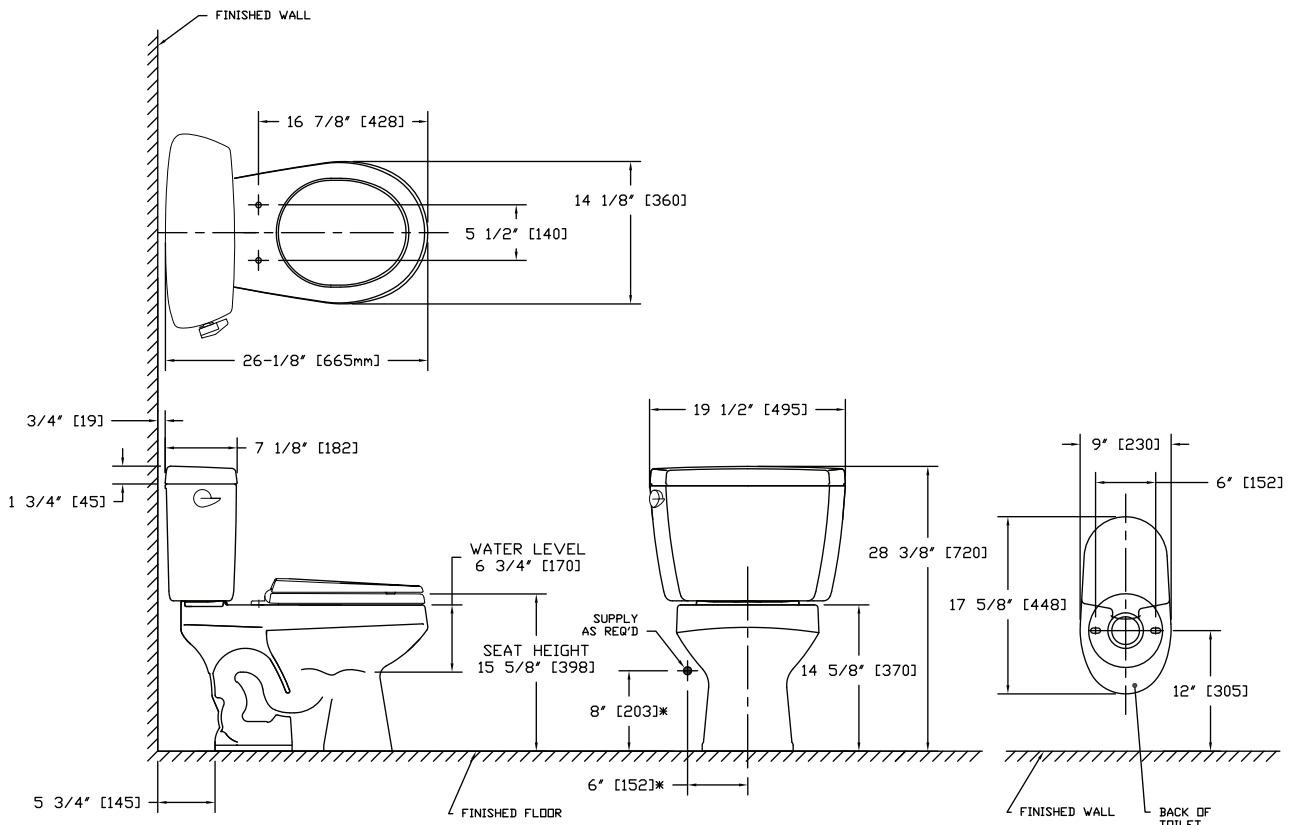

COLORS/FINISHES

- Standard
 - #01 Cotton
 - #03 Bone
 - #11 Colonial White
 - #12 Sedona Beige

PRODUCT SPECIFICATION

The two-piece gravity fed flushing system toilet shall be 1.6GPF/6.0LPF. Toilet shall have high-profile tank, round front bowl and chrome trip lever. Toilet shall be TOTO Model CST715_____.

CST715

Carusoe® Close Coupled Toilet, 1.6GPF

SPECIFICATIONS

- Water Use 1.6 GPF/6.0LPF
- Flush System Gravity fed
- Min. Water Pressure 8 psi (static)
- Water Surface 7-1/2" x 6-1/4"
- Trap Diameter 2-1/8"
- Rough-in 12"
- Trap Seal 2"
- Warranty One Year Limited Warranty
- Material Vitreous china
- Shipping Weight C715 - 43.5lbs
ST706 - 32.5lbs
- Shipping Dimensions C715
26" L x 11-5/8" W1
x 15-3/8" W2 x 15" H

ST706
20" L x 8-1/4" W
x 15-1/2" H

INSTALLATION NOTES

Back-to-Back Toilet Installations:
TOTO recommends the use of a nationally listed, double sanitary tee-wye only, in vertical waste stacks, in accordance with the stipulations noted in the majority of nationally recognized plumbing codes.

*SUGGESTED DIMENSIONS

These dimensions and specifications are subject to change without notice